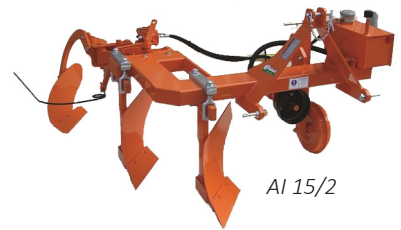

FRP + EVA

Rinieri's 20" disc harrows are ideal for working the soil between the rows of vineyards and orchards. They are robust tools that can be equipped with manual or hydraulic movements. The discs come in 4 sections to leave the ground more level after declodding. Back sections can be replaced with ESA fixed spade shredders.

FRP

w/ ESA

MODEL	# of Discs	Work Width	Engine Power	Weight
FRP 16D	16	71"	50-60 HP	1411 lbs
FRP 20D	20	86.5"	60-80 HP	1631 lbs
FRP 24D	24	102"	80-100 HP	1808 lbs

MODEL	# of Blades	Work Width	Engine Power	Weight
ESA 7	7	71"	50-60 HP	452 lbs
ESA 9	9	86.5"	60-80 HP	540 lbs

AI 15

Hydraulic hoeing plow on fixed mounted frame with hydraulic in and out movement. Ideal for de-hilling and root pruning in vineyards and similar crops. One or two front plowshares can be mounted to increase the working width.

AI 15

AI 15/2

MODEL	Fixed Blades	Offset	Row Width	Work Width	Engine Power	Weight
AI 15/130	2	43"	6'-8'	20"	40	485 lbs
AI 15/150	2	51"	7'-10'	20"	40	485 lbs
AI 15E/130	2	43"	6'-8'	20"	40	485 lbs
AI 15E/150	2	51"	7'-10'	20"	40	485 lbs
AI 15/2	3	63"	8'-13'	31.5"	50	595 lbs
AI 15/2E	3	63"	8'-13'	31.5"	50	595 lbs