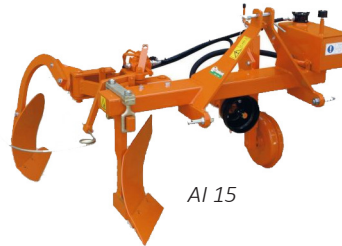

FRP + EVA

Rinieri's 20" disc harrows are ideal for working the soil between the rows of vineyards and orchards. They are robust tools that can be equipped with manual or hydraulic movements. The discs come in 4 sections to leave the ground more level after declodding. Back sections can be replaced with ESA fixed spade shredders.

FRP

w/ ESA

MODEL	# of Discs	Work Width	Engine Power	Weight
FRP 16D	16	71"	50-60 HP	1411 lbs
FRP 20D	20	86.5"	60-80 HP	1631 lbs
FRP 24D	24	102"	80-100 HP	1808 lbs

MODEL	# of Blades	Work Width	Engine Power	Weight
ESA 7	7	71"	50-60 HP	452 lbs
ESA 9	9	86.5"	60-80 HP	540 lbs

AI 15

Hydraulic hoeing plow on fixed mounted frame with hydraulic in and out movement. Ideal for de-hilling and root pruning in vineyards and similar crops. One or two front plowshares can be mounted to increase the working width.

AI 15

AI 15/2

MODEL	Fixed Blades	Offset	Row Width	Work Width	Engine Power	Weight
AI 15/130	2	43"	6'-8'	20"	40	485 lbs
AI 15/150	2	51"	7'-10'	20"	40	485 lbs
AI 15E/130	2	43"	6'-8'	20"	40	485 lbs
AI 15E/150	2	51"	7'-10'	20"	40	485 lbs
AI 15/2	3	63"	8'-13'	31.5"	50	595 lbs
AI 15/2E	3	63"	8'-13'	31.5"	50	595 lbs